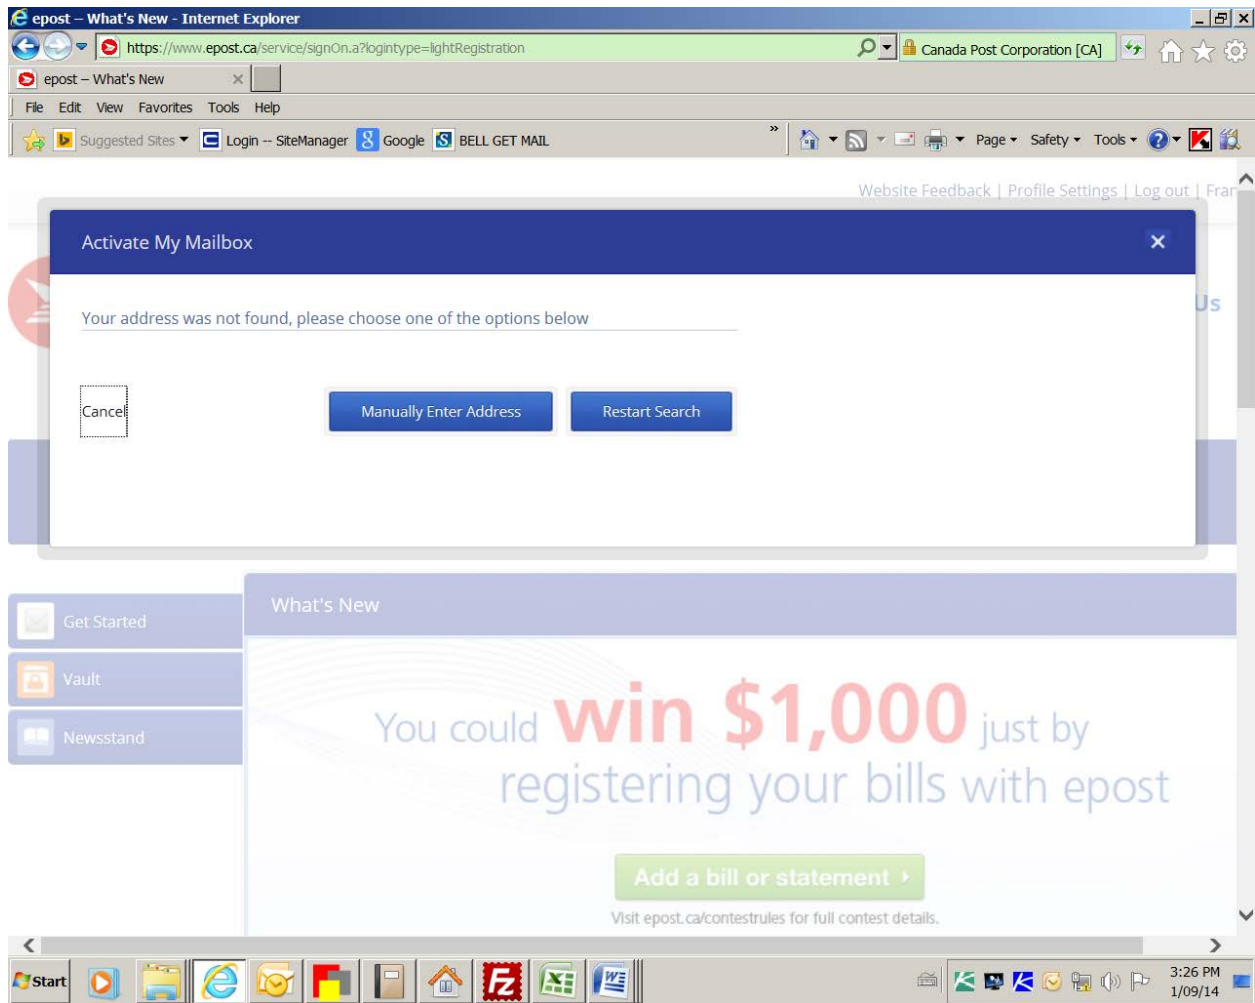

Start

3:25 PM 1/09/14

At this screen, chose “**Manually Enter Address**”

Please type **MAIN** in the station field and **ST MARYS** (no period, all capitals and no apostrophe).

Please choose confirm address at this screen. Thank you.