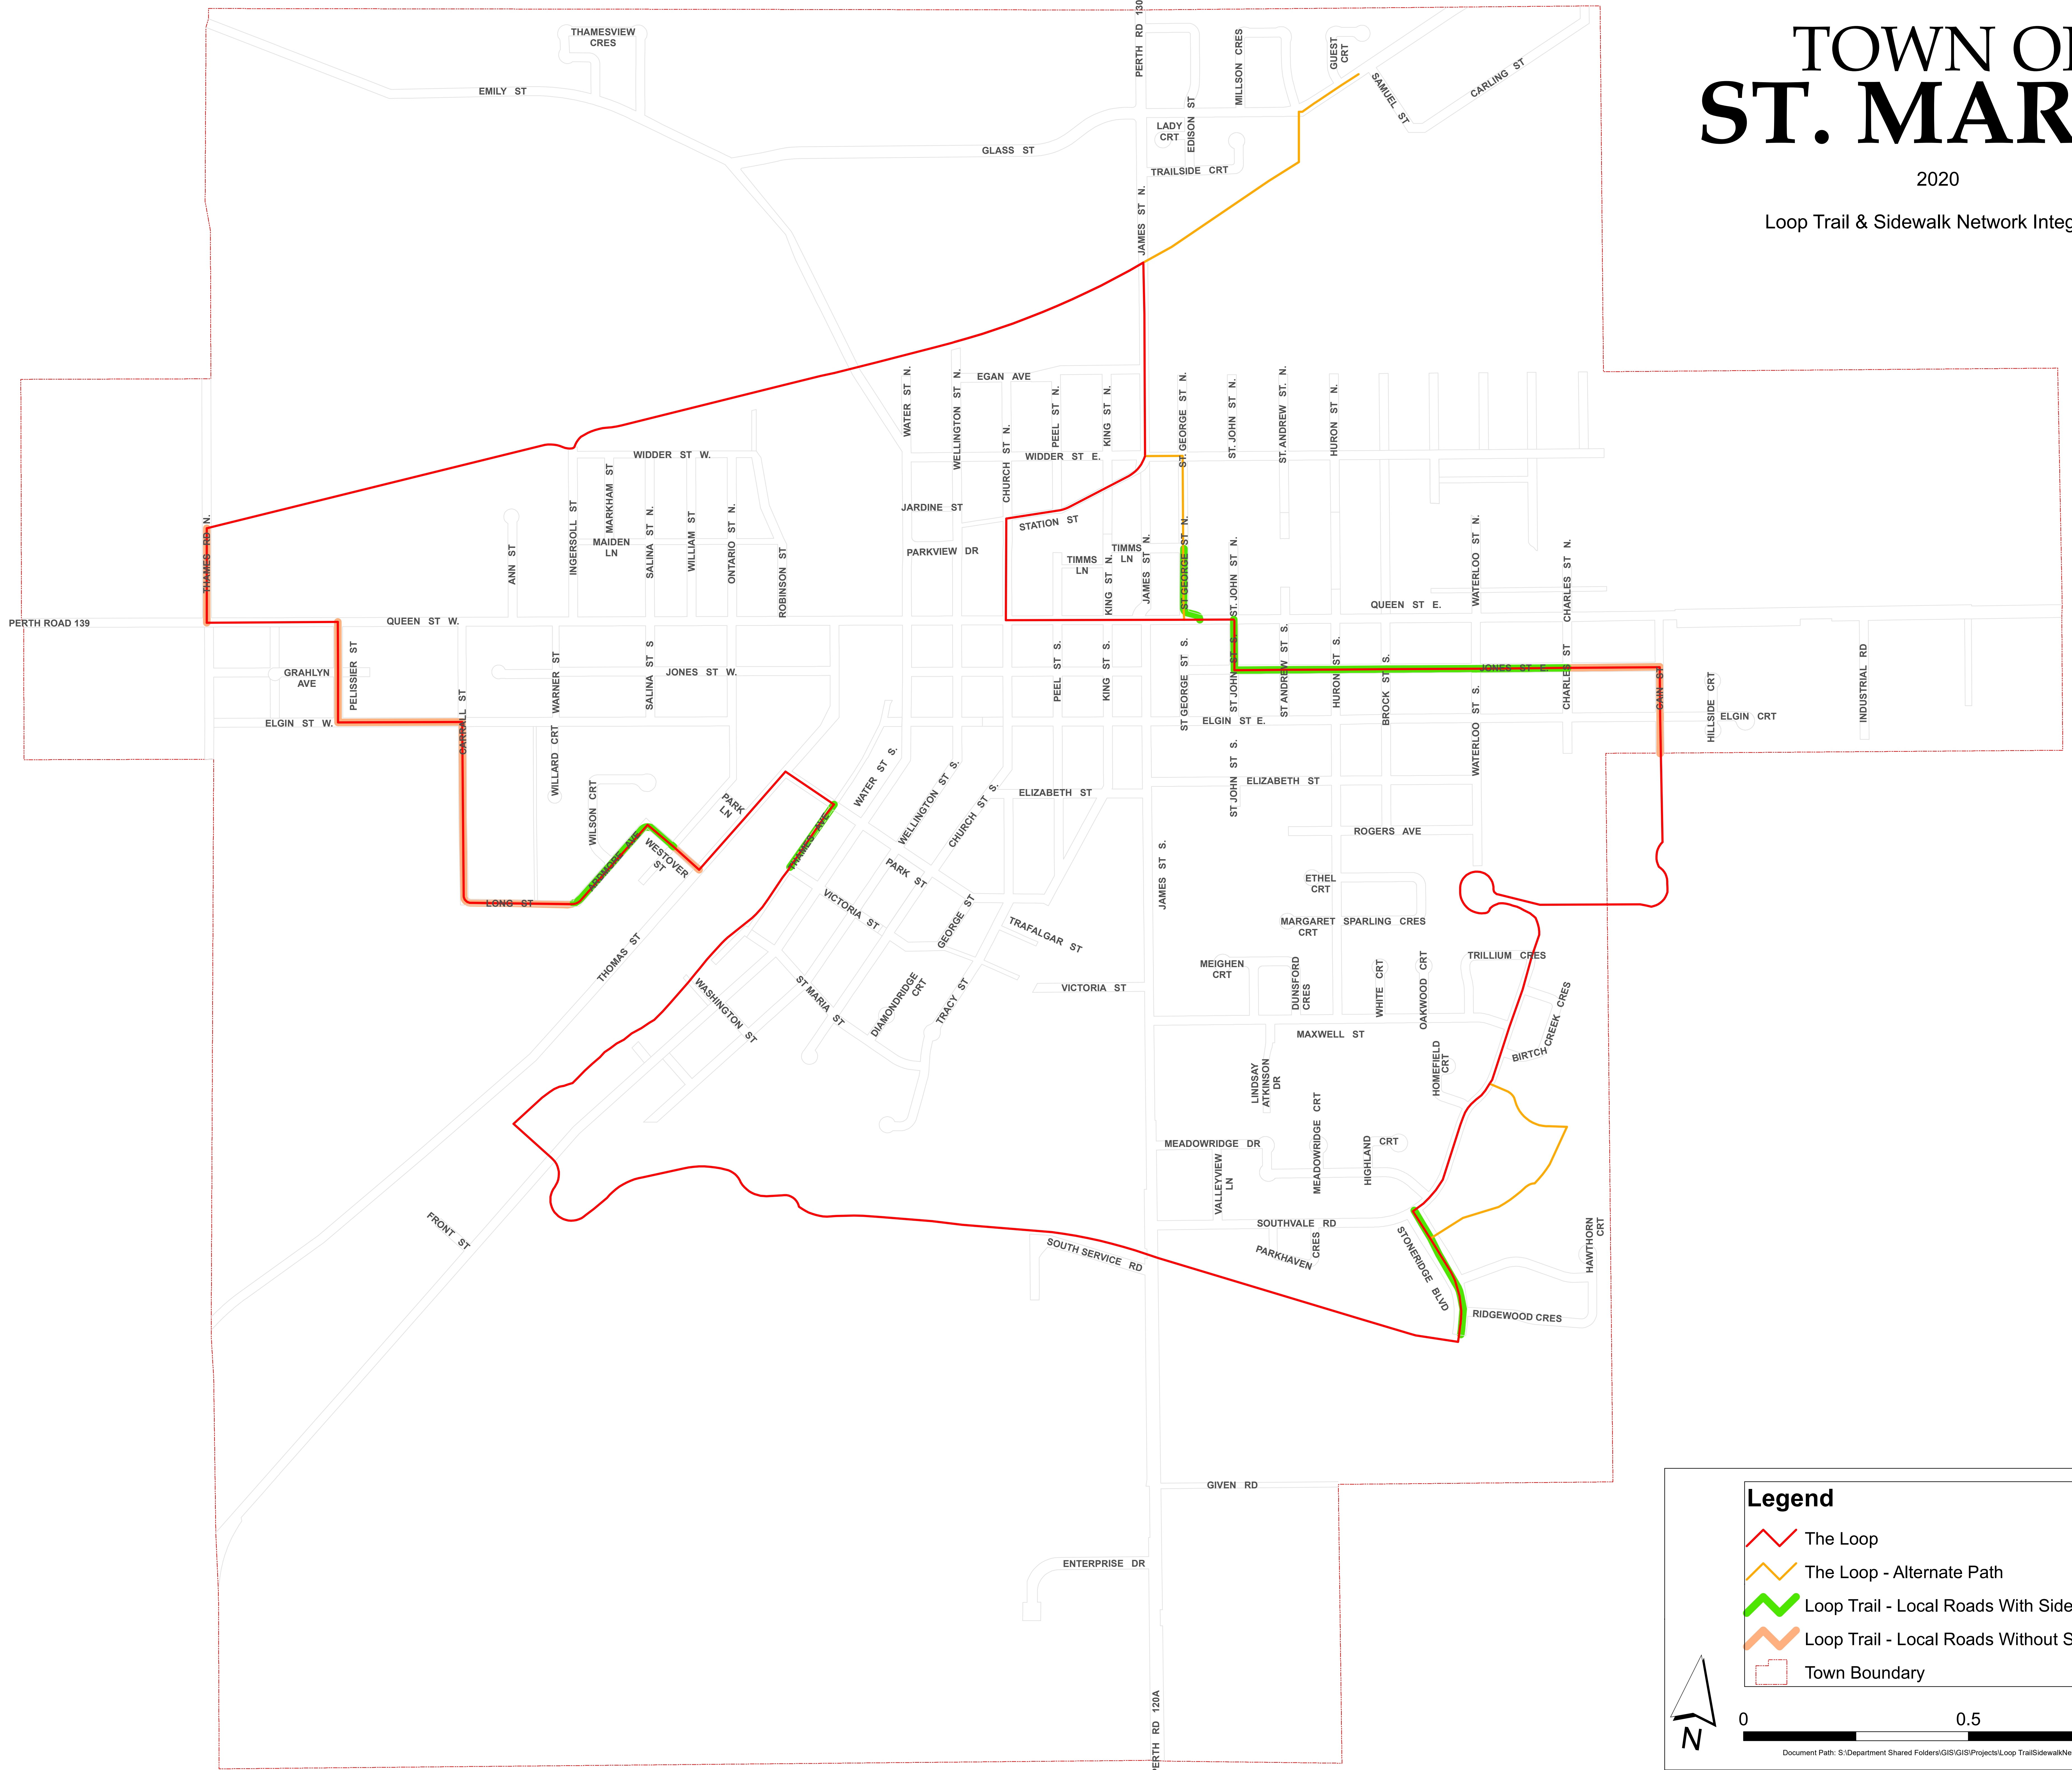

TOWN OF ST. MARYS

2020

Loop Trail & Sidewalk Network Integration

Legend

- The Loop
- The Loop - Alternate Path
- Loop Trail - Local Roads With Sidewalks
- Loop Trail - Local Roads Without Sidewalks
- Town Boundary